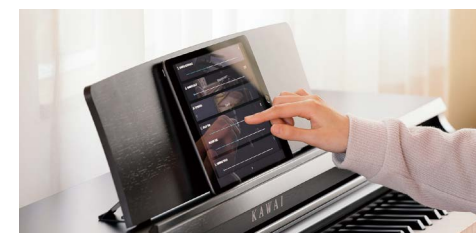

Integrated Bluetooth® connectivity

The KDP120's integrated Bluetooth MIDI technology allows the digital piano to communicate with supported smart devices wirelessly. Once paired with a phone or tablet, players can control the instrument using Kawai's *Piano Remote* app, or expand its functionality with a wide range of other education, performance, and scoring apps.