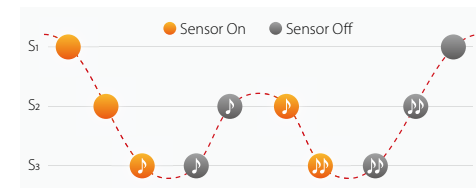

### Realistic grand piano sounds

The KDP120 digital piano captures the beautiful sound of the highly-acclaimed Shigeru Kawai *SK-EX* concert grand piano. All 88 keys of this exceptional instrument have been meticulously recorded, analysed, and faithfully reproduced using proprietary *Harmonic Imaging* technology, to deliver a rich and expressive playing experience.

### Authentic keyboard action

The KDP120's *Responsive Hammer Compact II* (RHCII) keyboard action has been developed to reproduce the distinctive touch of an acoustic grand piano. Its springless key mechanism, sturdy construction, and accurate hammer sensing system delivers a smooth, natural, and highly authentic piano playing experience.